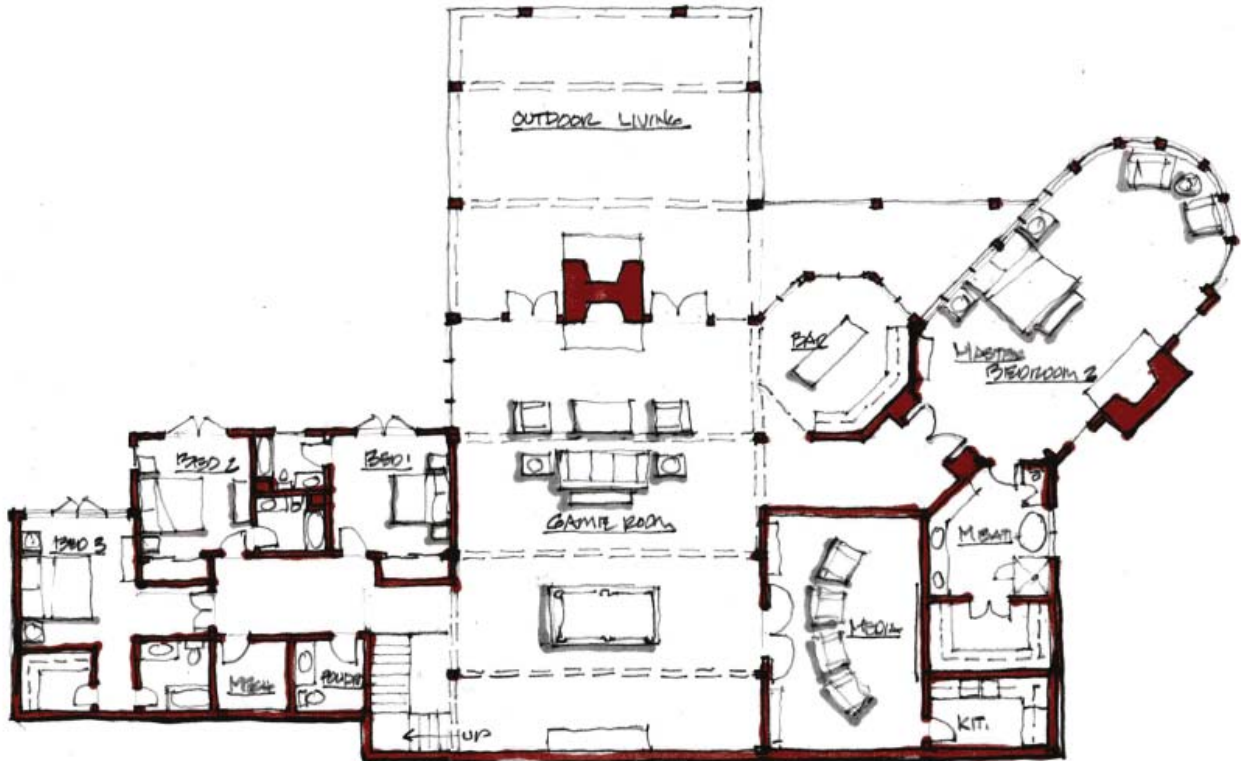

**STREAMLINE**  
TIMBERWORKS

OLD WORLD CRAFTSMANSHIP meets STATE-OF-THE ART TECHNIQUES

① LOWER LEVEL PLAN

Cane Creek

[www.streamlinetimberworks.com](http://www.streamlinetimberworks.com) • 888.778.8010 phone

**STREAMLINE**  
TIMBERWORKS

OLD WORLD CRAFTSMANSHIP meets STATE-OF-THE ART TECHNIQUES

FRONT ELEVATION  
HTS.

Cane Creek

[www.streamlinetimberworks.com](http://www.streamlinetimberworks.com) • 888.778.8010 phone